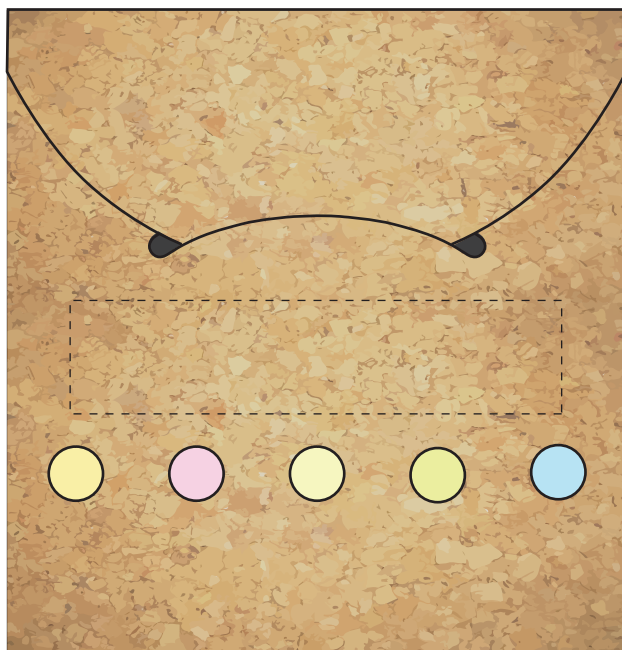

PANTONE REFERENCE(S)

● Engraved

ARTWORK SCALE 100%

Max Engraved area: 65mm x 45mm

ARTWORK SCALE 100%

Max Engraved area: 65mm x 15mm

Product Image for visualisation
- colours may vary

ARTWORK SCALE 100%

**The dashed line is to demonstrate print area and will not appear on your printed item****PLEASE NOTE:**

- All colours including print and product are for visual purposes only and should not be regarded as the actual colour of the product and print.
- Some products may vary from batch to batch and may differ from previous orders.
- The colour and texture of a product can also have an effect on the final print colour.
- By approving this order we accept that you understand these terms.